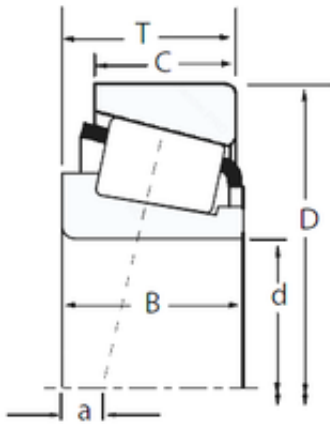

## 2788/2735X TIMKEN Tapered Roller Bearings

Bearing No. 2788/2735X

2788/2735X Bearing 2D drawings and 3D CAD models

Size	38.1x73.025x23.812 mm
Bore Diameter	38,1 mm
Outer Diameter	73,025 mm
Width	23,812 mm
d	38,1 mm
D	73,025 mm
T	23,812 mm
B	25,654 mm
C	19,05 mm
R	3,5 mm
r	0,8 mm