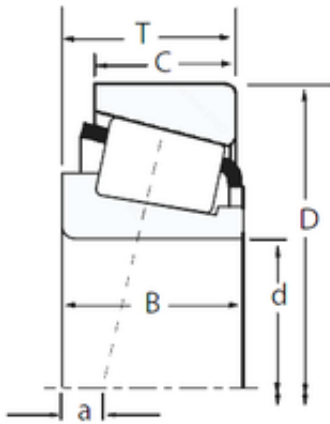

JieFei Bearing Co., Ltd

26878/26824 TIMKEN Tapered Roller Bearings

Bearing No. 26878/26824

26878/26824 Bearing 2D drawings and 3D CAD models

Size	38.1x80x23.812 mm
Bore Diameter	38,1 mm
Outer Diameter	80 mm
Width	23,812 mm
d	38,1 mm
D	80 mm
T	23,812 mm
B	25,4 mm
C	19,05 mm
R	0,8 mm
r	1,3 mm