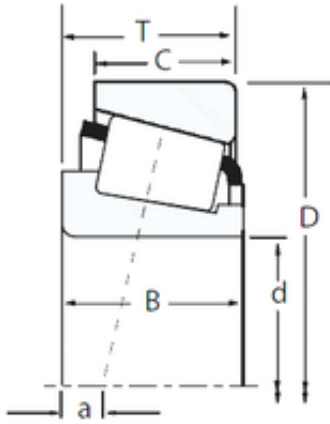

## 19143/19268 TIMKEN Tapered Roller Bearings

Bearing No. 19143/19268

|                |                         |
|----------------|-------------------------|
| Size           | 36.512x68.262x15.875 mm |
| Bore Diameter  | 36,512 mm               |
| Outer Diameter | 68,262 mm               |
| Width          | 15,875 mm               |
| d              | 36,512 mm               |
| D              | 68,262 mm               |
| T              | 15,875 mm               |
| B              | 16,52 mm                |
| C              | 11,908 mm               |
| R              | 1,5 mm                  |
| r              | 1,5 mm                  |

19143/19268 Bearing 2D drawings and 3D CAD models