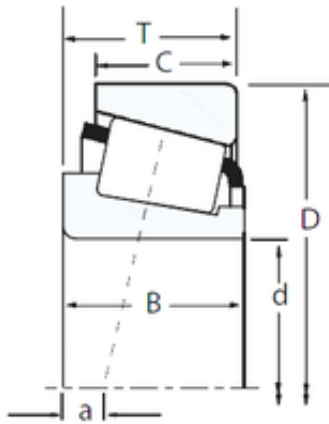

## 28138/28300X TIMKEN Tapered Roller Bearings

Bearing No. 28138/28300X

28138/28300X Bearing 2D drawings and 3D CAD models

Size	34.975x76.2x20.625 mm
Bore Diameter	34,975 mm
Outer Diameter	76,2 mm
Width	20,625 mm
d	34,975 mm
D	76,2 mm
T	20,625 mm
B	20,94 mm
C	15,494 mm
R	1,5 mm
r	1,5 mm