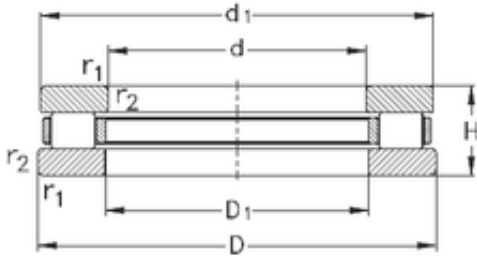

JieFei Bearing Co., Ltd

NKE 81222-TVPB thrust roller bearings

Bearing No. 81222-TVPB

Size	110x160x38 mm
Bore Diameter	110 mm
Outer Diameter	160 mm
Width	38 mm
d	110 mm
D	160 mm
H	38 mm
d1	160 mm
r1 min.	1,1 mm
r2 min.	1,1 mm
D1	113 mm
Weight	2,7 Kg
Basic dynamic load rating (C)	236 kN
Basic static load rating (C0)	891 kN

81222-TVPB Bearing 2D drawings and 3D CAD models