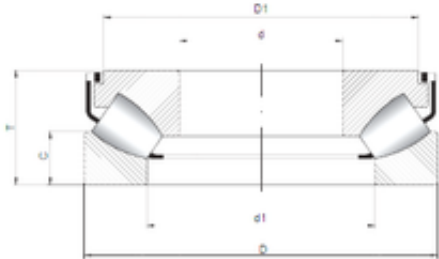

JieFei Bearing Co., Ltd

ISO 293/500 M thrust roller bearings

Bearing No. 293/500 M

Bore Diameter	500 mm
Outer Diameter	750 mm
d	500 mm
d1	611 mm
D	750 mm
D1	725 mm
T	150 mm
C	74 mm
Weight	233 Kg
Basic dynamic load rating (C)	4510 kN
Basic static load rating (C0)	19700 kN
(Grease) Lubrication Speed	330 r/min

293/500 M Bearing 2D drawings and 3D CAD models