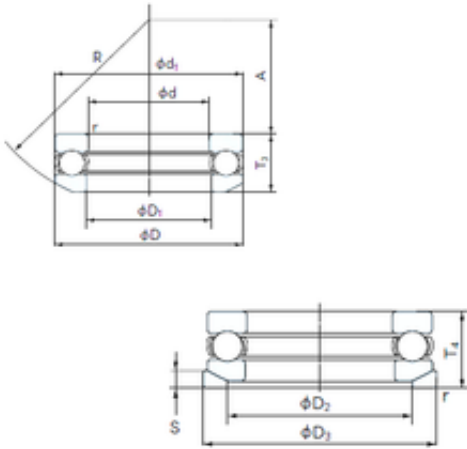

JieFei Bearing Co., Ltd

NACHI 53306U thrust ball bearings

Bearing No. 53306U

53306U Bearing 2D drawings and 3D CAD models

Size	30x60x25 mm
Bore Diameter	30 mm
Outer Diameter	60 mm
Width	25 mm
d	30 mm
D	60 mm
T	25 mm
d1	60 mm
r min.	1 mm
A	22 mm
D1	32 mm
D2	45 mm
D3	62 mm
R	50 mm
S	7 mm
Weight	0.325 Kg
Basic dynamic load rating (C)	42,5 kN
Basic static load rating (C0)	78,5 kN
(Grease) Lubrication Speed	2800 r/min