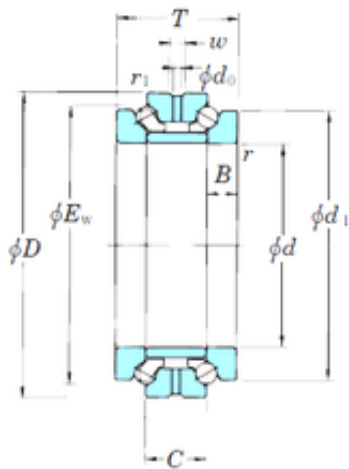

JieFei Bearing Co., Ltd

247 mm x 320 mm x 24 mm KOYO 239748B thrust ball bearings

Bearing No. 239748B

Size	247x320x96 mm
Bore Diameter	247 mm
Outer Diameter	320 mm
Width	96 mm
d	247 mm
D	320 mm
E _w	299 mm
T	96 mm
B	24 mm
C	48 mm
Angle (°)	60 °
d ₁	292 mm
r min.	2,1 mm
r ₁ min.	1,1 mm
W	12 mm
Weight	17,2 Kg
Basic dynamic load rating (C)	196 kN
Basic static load rating (C ₀)	655 kN
(Grease) Lubrication Speed	1 200 r/min

239748B Bearing 2D drawings and 3D CAD models