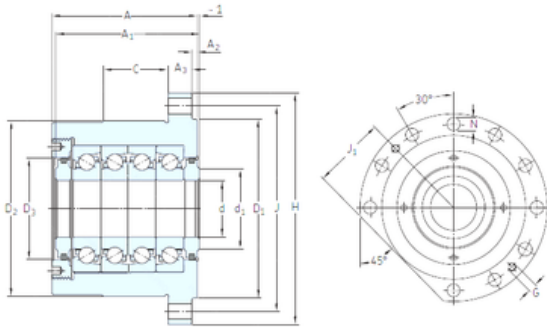

JieFei Bearing Co., Ltd

SNFA BSQU 250/1 TFT thrust ball bearings

Bearing No. BSQU 250/1 TFT

Bore Diameter	50 mm
d	50 mm
d1	66 mm
A	106 mm
A1	106,26 mm
C	35 mm
D1	128 mm
D2	128 mm
D3	76 mm
H	165 mm
J	146 mm
N	11,4 mm
Thread (G)	M10x1,5
A2	4 mm
A3	24 mm
J1	65,5 mm
Weight	9,3 Kg
Basic dynamic load rating (C)	75,795 kN
Basic static load rating (C0)	292 kN

BSQU 250/1 TFT Bearing 2D drawings and 3D CAD models