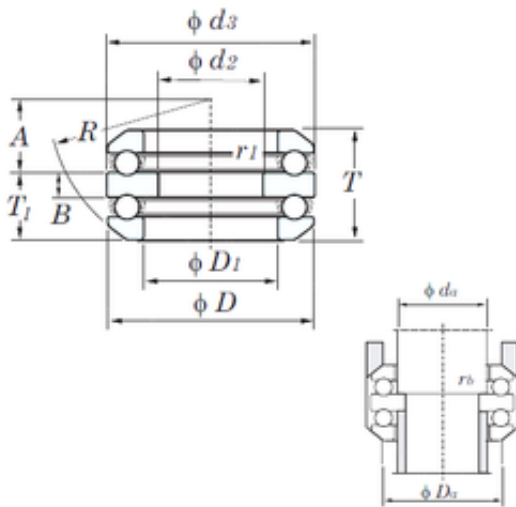

## KOYO 54215 thrust ball bearings

Bearing No. 54215

54215 Bearing 2D drawings and 3D CAD models

Size	60x110x49.6 mm
Bore Diameter	60 mm
Outer Diameter	110 mm
Width	49.6 mm
d2	60 mm
D	110 mm
T1	49.6 mm
T2	29.8 mm
d3	110 mm
r min.	1 mm
r1 min.	1 mm
A	47.5 mm
B	10 mm
C	9.5 mm
D1	77 mm
R	90 mm
da min.	75 mm
Da max.	92 mm
ra max.	1 mm
rb max.	1 mm
Weight	1.57 Kg
Basic dynamic load rating (C)	77.4 kN
Basic static load rating (C0)	209 kN
(Grease) Lubrication Speed	1800 r/min