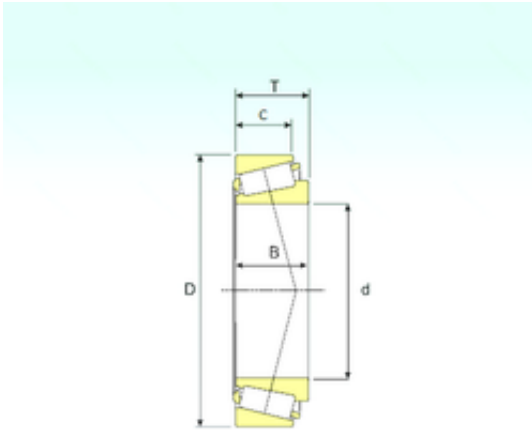

JieFei Bearing Co., Ltd

30215 Bearing 2D drawings and 3D CAD models

75 mm x 130 mm x 25 mm ISB 30215 tapered roller bearings

Bearing No. 30215

Size	75x130x27.25 mm
Bore Diameter	75 mm
Outer Diameter	130 mm
Width	27,25 mm
d	75 mm
D	130 mm
T	27,25 mm
B	25 mm
C	22 mm
Weight	1,4 Kg
Basic dynamic load rating (C)	137 kN
Basic static load rating (C0)	172 kN
(Grease) Lubrication Speed	3825 r/min