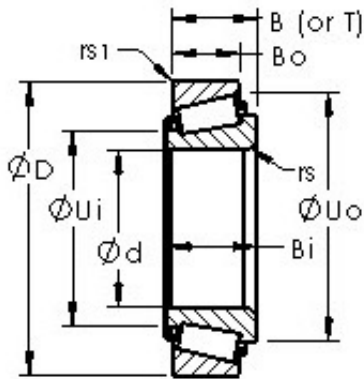

JieFei Bearing Co., Ltd

AST 15106/15345 tapered roller bearings

Bearing No. 15106/15345

Bore Diameter	26,9875 mm
Outer Diameter	62 mm
Width	19,05 mm
Bearing Type	single row assembly
Bore Dia (d)	1.0625
Outer Dia (D)	2.4409
Width (B)	0.7500
Outer Width (Bo)	0.5625
Inner Width (Bi)	0.8125
Radius (min) (rs)	0.031
Radius (min) (rs1)	0.051
Weight (g)	277.10
Material	52100 chrome steel or equiavelent

15106/15345 Bearing 2D drawings and 3D CAD models