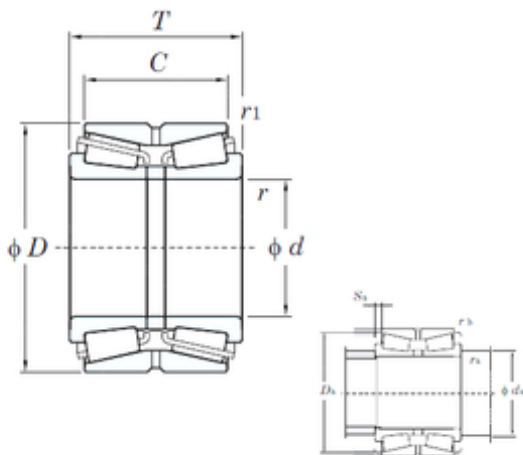

JieFei Bearing Co., Ltd

KOYO 46215 tapered roller bearings

Bearing No. 46215

Size	75x115x30 mm
Bore Diameter	75 mm
Outer Diameter	115 mm
Width	30 mm
d	75 mm
D	115 mm
T	30 mm
C	26 mm
r min.	1,5 mm
r1 min.	0,6 mm
da min.	83,5 mm
Da min	106,5 mm
ra max.	1,5 mm
rb max.	0,6 mm
Weight	0,994 Kg
Basic dynamic load rating (C)	71,7 kN
Basic static load rating (C0)	105 kN
(Grease) Lubrication Speed	2500 r/min
(Oil) Lubrication Speed	3300 r/min
Calculation factor (e)	0,32
Calculation factor (Y0)	2,07
Bearing No.	46215
r(min)	1.5
r1(min)	0.6
Cr	89.9
C0r	105

46215 Bearing 2D drawings and 3D CAD models

JieFei Bearing Co., Ltd

Cu	7.30
Grease lub.	2500
Oil lub.	3300
da(min)	83.5
Da(min)	110
Sa(min)	2
ra(max)	1.5
rb(max)	0.6
e	0.32
Y2	2.12
Y3	3.15
Y0	2.07
(Refer.)Mass(kg)	0.994