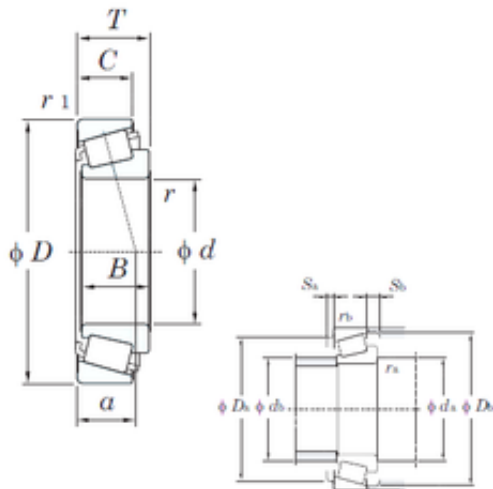

JieFei Bearing Co., Ltd

KOYO HM89446/HM89411 tapered roller bearings

Bearing No. HM89446/HM89411

Bore Diameter	34,925 mm
Width	28,575 mm
d	34,925 mm
T	29,37 mm
B	28,575 mm
C	23,02 mm
a	23,9 mm
r min.	3,6 mm
r1 min.	0,8 mm
Da	65 mm
db	44,5 mm
da	53 mm
Db	73 mm
Basic dynamic load rating (C)	79,5 kN
Basic static load rating (C0)	107 kN
Calculation factor (e)	0,55
Calculation factor (Y0)	0,6

HM89446/HM89411 Bearing 2D drawings and 3D CAD models