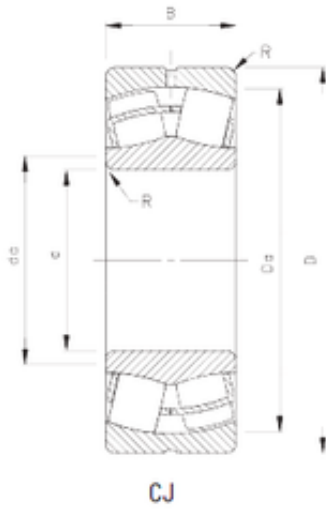

JieFei Bearing Co., Ltd

130 mm x 200 mm x 69 mm Timken 24026CJ spherical roller bearings

Bearing No. 24026CJ

Size	130x200x69 mm
Bore Diameter	130 mm
Outer Diameter	200 mm
Width	69 mm
d	130 mm
D	200 mm
B	69 mm
C	69 mm
R	2 mm
Da	182 mm
da	144 mm

24026CJ Bearing 2D drawings and 3D CAD models