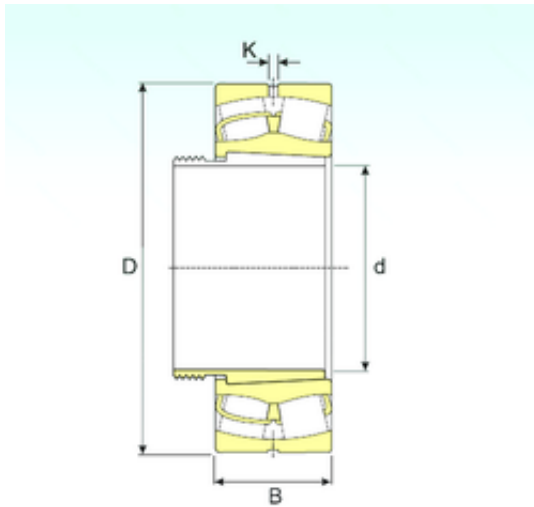

### 85 mm x 160 mm x 40 mm ISB 22218 K+AHX318 spherical roller bearings

Bearing No. 22218 K+AHX318

Size	85x160x40 mm
Bore Diameter	85 mm
Outer Diameter	160 mm
Width	40 mm
d	85 mm
D	160 mm
B	40 mm
C	40 mm
K	3 mm
Weight	3,7 Kg
Basic dynamic load rating (C)	319 kN
Basic static load rating (C0)	368 kN
(Grease) Lubrication Speed	4054,5 r/min

22218 K+AHX318 Bearing 2D drawings and 3D CAD models