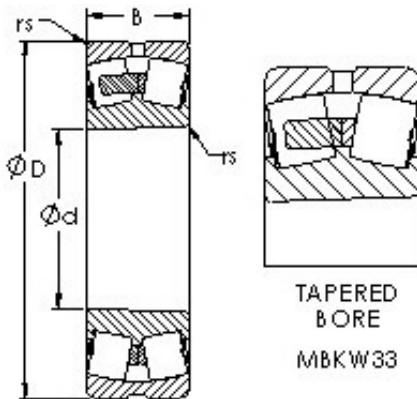

JieFei Bearing Co., Ltd

AST 24040MBK30W33 spherical roller bearings

Bearing No. 24040MBK30W33

Size	200x310x109 mm
Bore Diameter	200 mm
Outer Diameter	310 mm
Width	109 mm
Bearing Type	tapered bore, lube groove & holes
Bore Dia (d)	200.0000
Outer Dia (D)	310.0000
Width (B)	109.0000
Radius (min) (rs)	2.100
Dynamic Load Rating (Cr)	1,005,000
Static Load Rating (Cor)	1,780,000
Max Speed (Grease) (X000 RPM)	1
Max Speed (Oil) (X000 RPM)	1
Weight (g)	29,190.00
Material	52100 Chrome steel, or equivalent

24040MBK30W33 Bearing 2D drawings and 3D CAD models