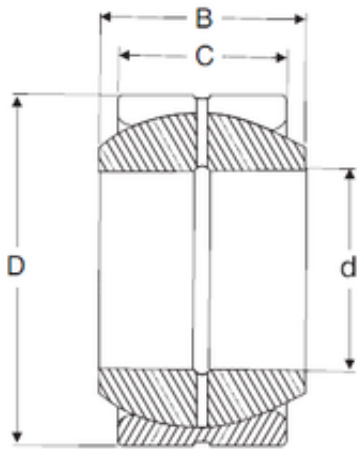

JieFei Bearing Co., Ltd

45 mm x 75 mm x 43 mm SIGMA GEH 45 ES
plain bearings

Bearing No. GEH 45 ES

Size	45x75x43 mm
Bore Diameter	45 mm
Outer Diameter	75 mm
Width	43 mm
d	45 mm
D	75 mm
B	43 mm
C	28 mm

GEH 45 ES Bearing 2D drawings and 3D CAD models