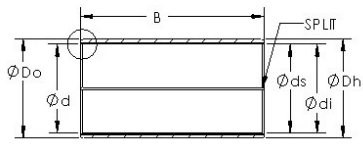

## AST AST850BM 1215 plain bearings

Bearing No. AST850BM 1215

Bore Diameter	12 mm
Outer Diameter	14 mm
Bearing Type	metal with bronze
Shaft Dia., Nominal (d)	12.0000
Shaft Size (ds) - 12 +0 / -0.027	12 +0 / 0.027
Housing Bore Dia. (Dh) - 14 +0.018 / -0	14 +0.018 / 0
Bearing Outside Diameter, Nominal(Do)	14.000
Bearing Bore after Mounting (di)	12 +0.148 / +0.010
Average Clearance (Cd)	0.0900
Wall Thickness (S3)	0.965
Bearing Length, Nominal (B)	15.000
Bearing Length Tolerance (B tol.) - +0 / -0.40	+0 / 0.40
OD Chamfer Length (Co)	0.600
ID Chamfer Angle (B deg.)	35
ID Chamfer Length (Ci)	0.300