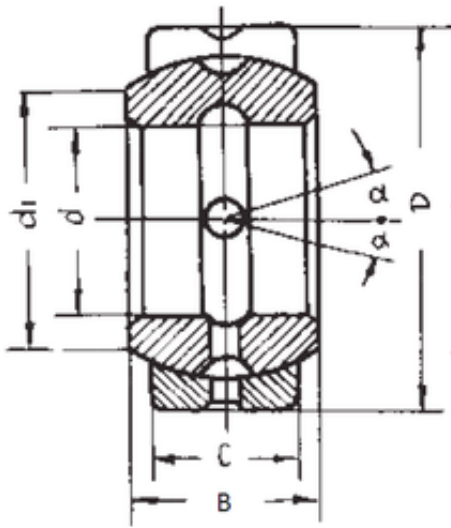

JieFei Bearing Co., Ltd

44,45 mm x 71,438 mm x 38,887 mm FBJ
GEZ44ES plain bearings

Bearing No. GEZ44ES

Size	44.45x71.438x38.887 mm
Bore Diameter	44,45 mm
Outer Diameter	71,438 mm
Width	38,887 mm
d	44,45 mm
D	71,438 mm
B	38,887 mm
C	33,325 mm
d1	50,7 mm
Angle	6 °
Weight	0,671 Kg
Basic dynamic load rating (C)	170 kN

GEZ44ES Bearing 2D drawings and 3D CAD models