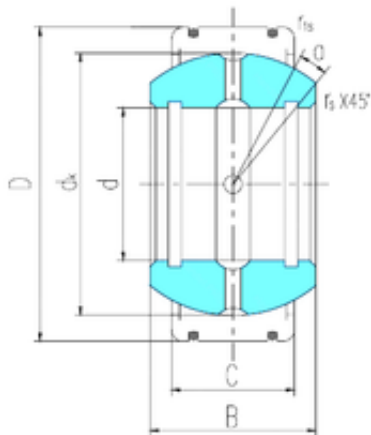

JieFei Bearing Co., Ltd

45 mm x 100 mm x 72 mm LS GEK45XS-2RS
plain bearings

Bearing No. GEK45XS-2RS

Size	45x100x72 mm
Bore Diameter	45 mm
Outer Diameter	100 mm
Width	72 mm
d	45 mm
D	100 mm
B	72 mm
C	52 mm
dk	90 mm
r min.	0,6 mm
r1 min.	1 mm
Angle	17 °
Weight	2,84 Kg
Basic dynamic load rating (C)	398 kN

GEK45XS-2RS Bearing 2D drawings and 3D CAD models