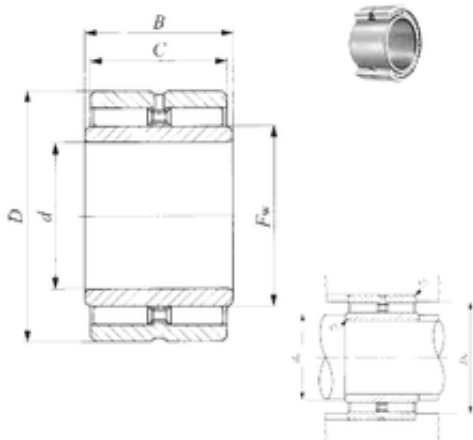

JieFei Bearing Co., Ltd

69,85 mm x 107,95 mm x 44,7 mm IKO GBRI 446828 needle roller bearings

Bearing No. GBRI 446828

| | |
|-------------------------------|----------------------|
| Size | 69.85x107.95x44.7 mm |
| Bore Diameter | 69,85 mm |
| Outer Diameter | 107,95 mm |
| Width | 44,7 mm |
| d | 69,85 mm |
| Fw | 82,55 mm |
| D | 107,95 mm |
| B | 44,7 mm |
| C | 44,45 mm |
| da min. | 77 mm |
| da max | 79 mm |
| Da max. | 99,9 mm |
| ra max. | 1,5 mm |
| Weight | 1,63 Kg |
| Basic dynamic load rating (C) | 193 kN |
| Basic static load rating (C0) | 396 kN |

GBRI 446828 Bearing 2D drawings and 3D CAD models