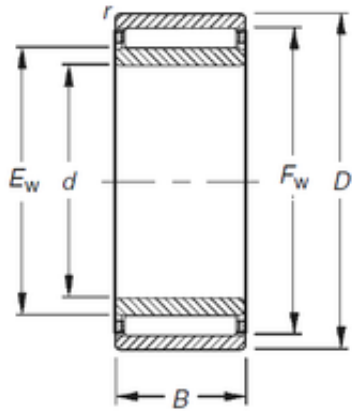

JieFei Bearing Co., Ltd

40 mm x 55 mm x 34 mm Timken NAO40X55X34 needle roller bearings

Bearing No. NAO40X55X34

Bore Diameter	40 mm
Outer Diameter	50 mm
d	40 mm
Fw	45 mm
D	55 mm
Ew	50 mm
B	34 mm
C	34 mm
r	0,3 mm
S	0,7 mm
Weight	0,257 Kg
Basic dynamic load rating (C)	42,7 kN
Basic static load rating (C0)	104 kN
(Grease) Lubrication Speed	6100 r/min

NAO40X55X34 Bearing 2D drawings and 3D CAD models