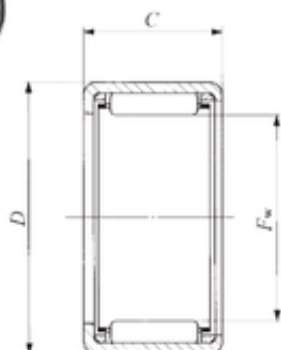

### IKO TA 3825 Z needle roller bearings

Bearing No. TA 3825 Z

Size	38x48x25 mm
Bore Diameter	38 mm
Outer Diameter	48 mm
Width	25 mm
Fw	38 mm
D	48 mm
C	25 mm
Weight	0,0825 Kg
Basic dynamic load rating (C)	35,6 kN
Basic static load rating (C0)	63,1 kN

TA 3825 Z Bearing 2D drawings and 3D CAD models