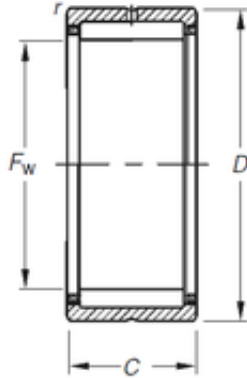

### Timken NK12/16 needle roller bearings

Bearing No. NK12/16

Size	12x19x12 mm
Bore Diameter	12 mm
Outer Diameter	19 mm
Width	12 mm
d	12 mm
D	19 mm
C	12 mm
r	0,3 mm
Weight	0,018 Kg
Basic dynamic load rating (C)	6,78 kN
Basic static load rating (C0)	9,03 kN
(Grease) Lubrication Speed	37000 r/min

NK12/16 Bearing 2D drawings and 3D CAD models