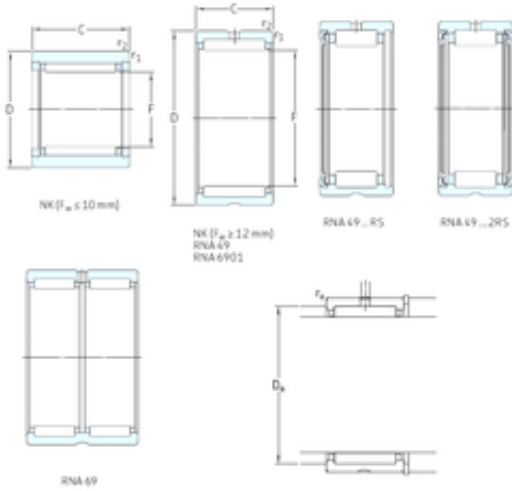

## SKF NK26/20 needle roller bearings

Bearing No. NK26/20

Size	26x34x20 mm
Bore Diameter	26 mm
Outer Diameter	34 mm
Width	20 mm
Fw	26 mm
D	34 mm
C	20 mm
Weight	0,042 Kg
Basic dynamic load rating (C)	19,4 kN
Basic static load rating (C0)	34,5 kN
Fatigue load limit (Pu)	4,25
Reference speed	15000 r/min

NK26/20 Bearing 2D drawings and 3D CAD models