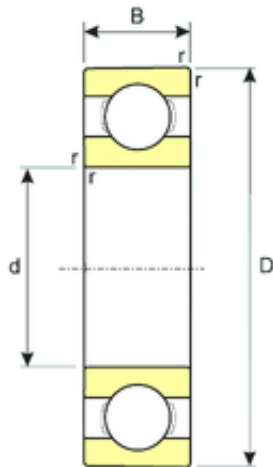

JieFei Bearing Co., Ltd

380 mm x 480 mm x 46 mm ISB 61876 MA deep groove ball bearings

Bearing No. 61876 MA

Size	380x480x46 mm
Bore Diameter	380 mm
Outer Diameter	480 mm
Width	46 mm
d	380 mm
D	480 mm
B	46 mm
C	46 mm
Weight	20 Kg
Basic dynamic load rating (C)	237,2 kN
Basic static load rating (C0)	382 kN
(Grease) Lubrication Speed	1530 r/min

61876 MA Bearing 2D drawings and 3D CAD models