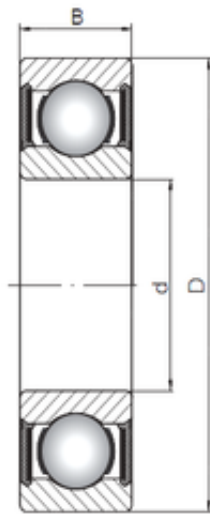

## JieFei Bearing Co., Ltd

35 mm x 62 mm x 14 mm ISO 6007-2RS deep groove ball bearings

Bearing No. 6007-2RS

Size	35x62x14 mm
Bore Diameter	35 mm
Outer Diameter	62 mm
Width	14 mm
d	35 mm
D	62 mm
B	14 mm
C	14 mm
Weight	0,16 Kg

6007-2RS Bearing 2D drawings and 3D CAD models