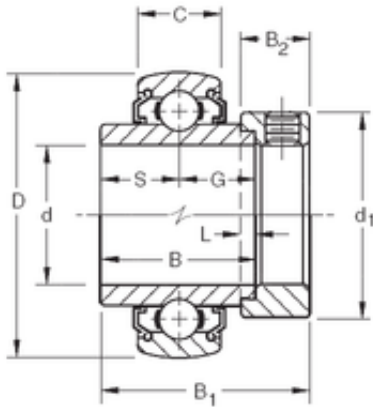

JieFei Bearing Co., Ltd

47,625 mm x 90 mm x 49,21 mm Timken
1114KLLB deep groove ball bearings

Bearing No. 1114KLLB

Size	47.625x90x49.21 mm
Bore Diameter	47,625 mm
Outer Diameter	90 mm
Width	49,21 mm
d	47,625 mm
D	90 mm
B	49,21 mm
C	20 mm
d1	69,9 mm
B1	62,71 mm
B2	18,26 mm
G	24,61 mm
L	4,76 mm
S	24,61 mm
Weight	1,075 Kg
Basic dynamic load rating (C)	39 kN

1114KLLB Bearing 2D drawings and 3D CAD models