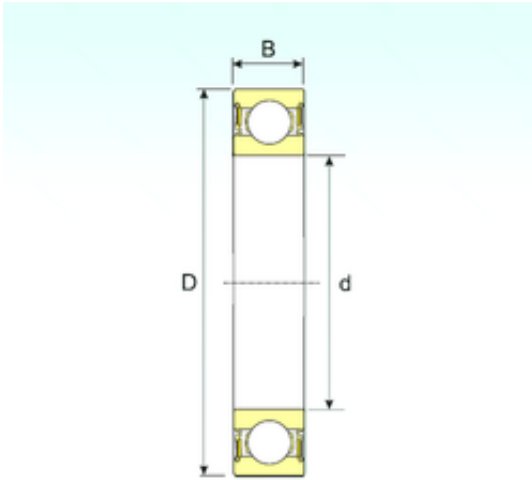

## JieFei Bearing Co., Ltd

17 mm x 47 mm x 14 mm ISB 6303-2RS deep groove ball bearings

Bearing No. 6303-2RS

Size	17x47x14 mm
Bore Diameter	17 mm
Outer Diameter	47 mm
Width	14 mm
d	17 mm
D	47 mm
B	14 mm
C	14 mm
Weight	0,12 Kg
Basic dynamic load rating (C)	14,02 kN
Basic static load rating (C0)	6,42 kN

6303-2RS Bearing 2D drawings and 3D CAD models