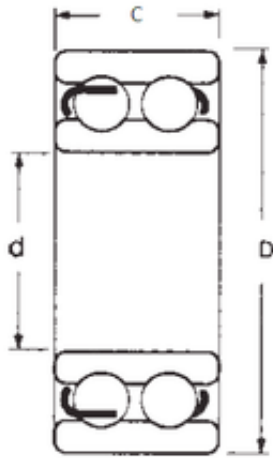

JieFei Bearing Co., Ltd

25 mm x 52 mm x 18 mm FBJ 4205ZZ deep groove ball bearings

Bearing No. 4205ZZ

Size	25x52x18 mm
Bore Diameter	25 mm
Outer Diameter	52 mm
Width	18 mm
d	25 mm
D	52 mm
B	18 mm
C	18 mm
Weight	0,16 Kg
Basic dynamic load rating (C)	19 kN
Basic static load rating (C0)	14,6 kN

4205ZZ Bearing 2D drawings and 3D CAD models