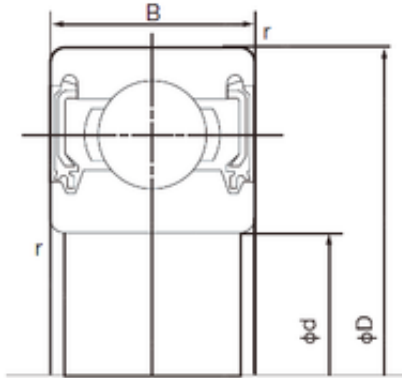

JieFei Bearing Co., Ltd

35 mm x 55 mm x 10 mm NACHI 6907-2NKE
deep groove ball bearings

Bearing No. 6907-2NKE

Size	35x55x10 mm
Bore Diameter	35 mm
Outer Diameter	55 mm
Width	10 mm
d	35 mm
D	55 mm
B	10 mm
C	10 mm
r min.	0.6 mm
da min.	39 mm
Da max.	51 mm
ra max.	0.6 mm
Weight	0.073 Kg
Basic dynamic load rating (C)	10,4 kN
Basic static load rating (C0)	7,15 kN

6907-2NKE Bearing 2D drawings and 3D CAD models