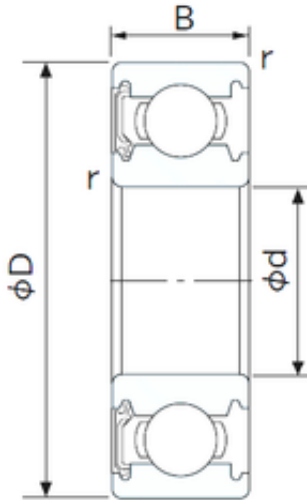

JieFei Bearing Co., Ltd

25 mm x 37 mm x 7 mm NACHI 6805NSE deep groove ball bearings

Bearing No. 6805NSE

Size	25x37x7 mm
Bore Diameter	25 mm
Outer Diameter	37 mm
Width	7 mm
d	25 mm
D	37 mm
B	7 mm
C	7 mm
r min.	0.3 mm
da min.	27 mm
Da max.	35 mm
ra max.	0.3 mm
Weight	0.022 Kg
Basic dynamic load rating (C)	4,3 kN
Basic static load rating (C0)	2,94 kN
(Grease) Lubrication Speed	10000 r/min

6805NSE Bearing 2D drawings and 3D CAD models