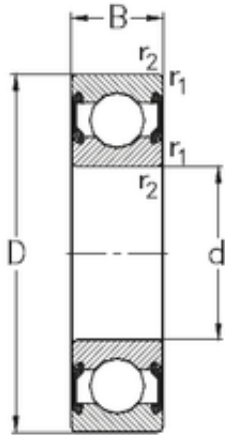

JieFei Bearing Co., Ltd

30 mm x 55 mm x 13 mm NKE 6006-2RS2 deep groove ball bearings

Bearing No. 6006-2RS2

Size	30x55x13 mm
Bore Diameter	30 mm
Outer Diameter	55 mm
Width	13 mm
d	30 mm
D	55 mm
B	13 mm
C	13 mm
r1 min.	1 mm
r2 min.	1 mm
Weight	0,115 Kg
Basic dynamic load rating (C)	13,2 kN
Basic static load rating (C0)	8,3 kN

6006-2RS2 Bearing 2D drawings and 3D CAD models