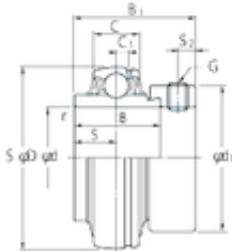

# JieFei Bearing Co., Ltd

15 mm x 47 mm x 34,2 mm FYH NA202 deep groove ball bearings

NA202 Bearing 2D drawings and 3D CAD models

Bearing No. NA202

Size	15x47x34.2 mm
Bore Diameter	15 mm
Outer Diameter	47 mm
Width	34,2 mm
d	15 mm
D	47 mm
B	34,2 mm
B1	43,7 mm
C	16 mm
d1	33,3 mm
r min.	1 mm
C	4 mm
S	17,1 mm
S2	4,8 mm
Thread (G)	M6 x 0,75
Weight	0,27 Kg
Basic dynamic load rating (C)	12,8 kN
Basic static load rating (C0)	6,65 kN
Category	Mounted Units & Inserts
Inventory	0.0
Manufacturer Name	FYH BEARING UNITS
Minimum Buy Quantity	N/A
Weight / Kilogram	0
Product Group	M06110