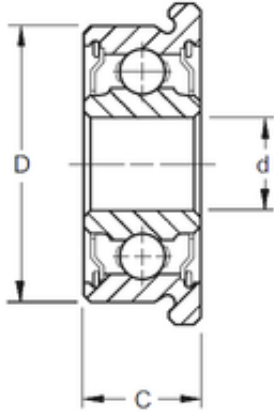

JieFei Bearing Co., Ltd

7 mm x 19 mm x 6 mm ZEN F607-2Z deep groove ball bearings

Bearing No. F607-2Z

Size	7x19x6 mm
Bore Diameter	7 mm
Outer Diameter	19 mm
Width	6 mm
d	7 mm
D	19 mm
B	6 mm
C	6 mm
Basic dynamic load rating (C)	2,336 kN
Basic static load rating (C0)	0,896 kN

F607-2Z Bearing 2D drawings and 3D CAD models