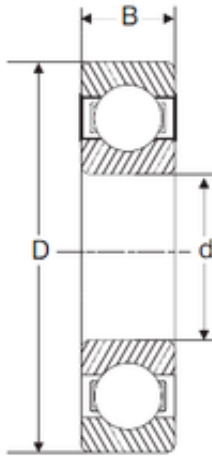

## JieFei Bearing Co., Ltd

105 mm x 145 mm x 20 mm SIGMA 61921 deep groove ball bearings

Bearing No. 61921

Size	105x145x20 mm
Bore Diameter	105 mm
Outer Diameter	145 mm
Width	20 mm
d	105 mm
D	145 mm
B	20 mm
C	20 mm

61921 Bearing 2D drawings and 3D CAD models