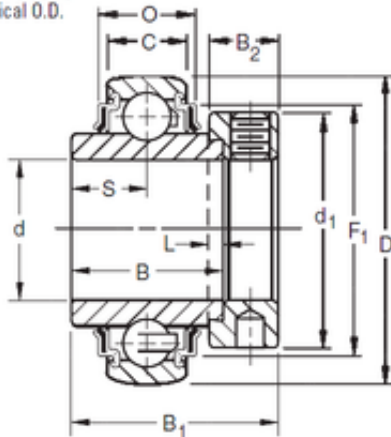

JieFei Bearing Co., Ltd

KRRB Two Seals
Spherical O.D.

39,6875 mm x 80 mm x 42,86 mm Timken
1109KRRB deep groove ball bearings

Bearing No. 1109KRRB

Size	39.6875x80x42.86 mm
Bore Diameter	39,6875 mm
Outer Diameter	80 mm
Width	42,86 mm
d	39,6875 mm
D	80 mm
B	42,86 mm
C	18 mm
P	19,28 mm
O	20,45 mm
d1	60,3 mm
B1	56,4 mm
B2	18,3 mm
L	4,8 mm
S	21,4 mm
F1	67,79 mm
Weight	0,739 Kg
Basic dynamic load rating (C)	36 kN

1109KRRB Bearing 2D drawings and 3D CAD models