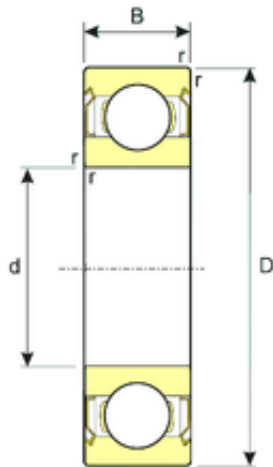

JieFei Bearing Co., Ltd

25 mm x 47 mm x 12 mm ISB SS 6005-ZZ deep groove ball bearings

Bearing No. SS 6005-ZZ

Size	25x47x12 mm
Bore Diameter	25 mm
Outer Diameter	47 mm
Width	12 mm
d	25 mm
D	47 mm
B	12 mm
C	12 mm
Weight	0,08 Kg
Basic dynamic load rating (C)	8,4 kN
Basic static load rating (C0)	5,6 kN

SS 6005-ZZ Bearing 2D drawings and 3D CAD models