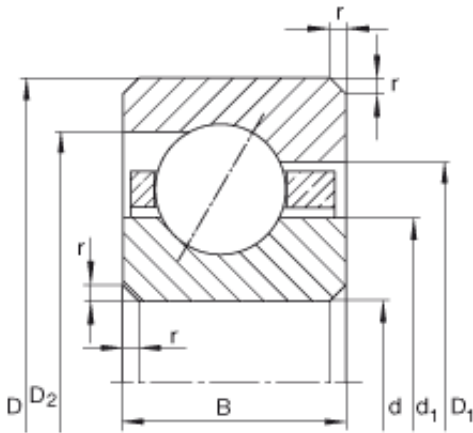

JieFei Bearing Co., Ltd

4 1/4 inch x 123,825 mm x 7,938 mm INA
CSEB042 deep groove ball bearings

Bearing No. CSEB042

CSEB042 Bearing 2D drawings and 3D CAD models

Size	107.95x123.825x7.938 mm
Bore Diameter	107,95 mm
Outer Diameter	123,825 mm
Width	7,938 mm
d	107,95 mm
d	4 1/4 inch
D	123,825 mm
B	7,938 mm
D ₁	117,9 mm
D ₂	119,7 mm
d ₁	113,8 mm
r _{min}	1 mm
m	0,14 kg / Weight
C _r	6200 N / Dynamic load rating (radial)
C _{0r}	8600 N / Static load rating (radial)