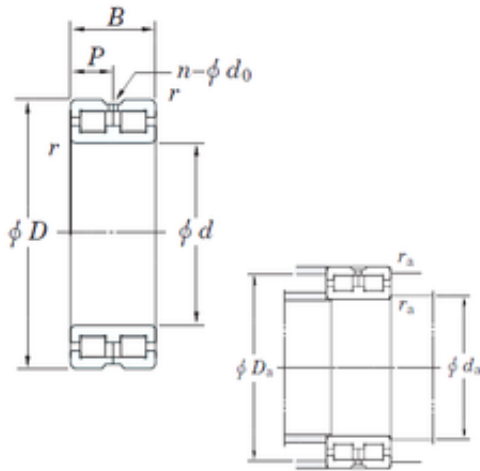

### 400 mm x 540 mm x 140 mm KOYO DC4980AVW cylindrical roller bearings

Bearing No. DC4980AVW

DC4980AVW Bearing 2D drawings and 3D CAD models

Size	400x540x140 mm
Bore Diameter	400 mm
Outer Diameter	540 mm
Width	140 mm
d	400 mm
D	540 mm
B	140 mm
C	140 mm
n	8 mm
p	70 mm
r min.	4 mm
da min.	418 mm
Da max.	522 mm
ra max.	3 mm
Weight	96,4 Kg
Basic dynamic load rating (C)	2 380 kN
Bearing No.	DC4980AVW
r(min)	4
Cr	2380
C0r	5990
S	- mm
P	70
n(qty)	8
do	8
da(min)	418

## JieFei Bearing Co., Ltd

Da(max)	522
ra(max)	3
(Refer.)Mass(Fixed side)(kg)	96.4