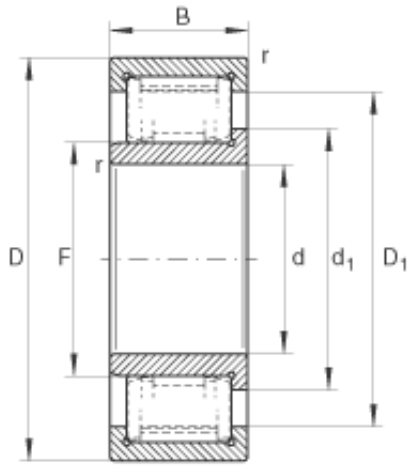

JieFei Bearing Co., Ltd

25 mm x 62 mm x 24 mm INA ZSL192305 cylindrical roller bearings

Bearing No. ZSL192305

ZSL192305 Bearing 2D drawings and 3D CAD models

Size	25x62x24 mm
Bore Diameter	25 mm
Outer Diameter	62 mm
Width	24 mm
d	25 mm
D	62 mm
B	24 mm
D ₁	47,5 mm
d ₁	36,7 mm
F	31,72 mm
r _{min}	1,1 mm
s	2 mm / Axial displacement
m	0,36 kg / Weight
C _r	68000 N / Dynamic load rating (radial)
C _{0r}	54000 N / Static load rating (radial)
C _{ur}	8700 N / Fatigue limit load, radial
n _G	17100 1/min / Limiting speed
Category	Bearings
Inventory	0.0
Manufacturer Name	SCHAEFFLER GROUP
Minimum Buy Quantity	N/A
Weight / Kilogram	0.431