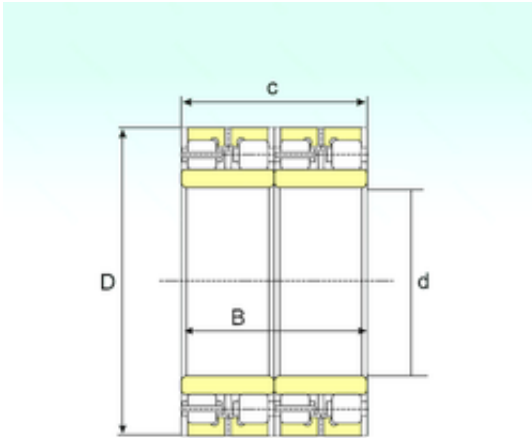

JieFei Bearing Co., Ltd

800 mm x 1080 mm x 700 mm ISB FCDP
160216700 cylindrical roller bearings

Bearing No. FCDP 160216700

Size	800x1080x700 mm
Bore Diameter	800 mm
Outer Diameter	1080 mm
Width	700 mm
d	800 mm
D	1080 mm
B	700 mm
C	700 mm
Weight	1850 Kg
Basic dynamic load rating (C)	18800 kN

FCDP 160216700 Bearing 2D drawings and 3D CAD models