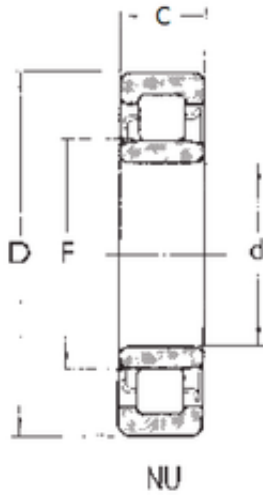

## JieFei Bearing Co., Ltd

30 mm x 72 mm x 27 mm FBJ NU2306  
cylindrical roller bearings

Bearing No. NU2306

Size	30x72x27 mm
Bore Diameter	30 mm
Outer Diameter	72 mm
Width	27 mm
d	30 mm
F	42 mm
D	72 mm
B	27 mm
C	27 mm
Weight	0,514 Kg
Basic dynamic load rating (C)	51,5 kN
Basic static load rating (C0)	51 kN
(Grease) Lubrication Speed	7500 r/min

NU2306 Bearing 2D drawings and 3D CAD models