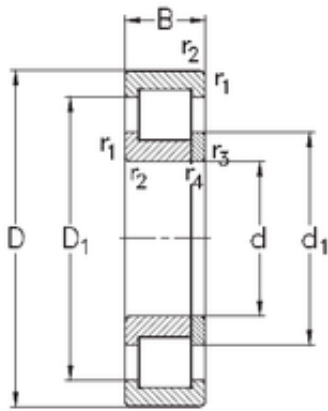

JieFei Bearing Co., Ltd

25 mm x 52 mm x 18 mm NKE NUP2205-E-TVP3 cylindrical roller bearings

Bearing No. NUP2205-E-TVP3

Size	25x52x18 mm
Bore Diameter	25 mm
Outer Diameter	52 mm
Width	18 mm
d	25 mm
F	31,5 mm
D	52 mm
B	18 mm
C	18 mm
r1 min.	1 mm
r2 min.	1 mm
r3 min.	0,6 mm
r4 min.	0,6 mm
Weight	0,16 Kg
Basic dynamic load rating (C)	35,1 kN
Basic static load rating (C0)	34,9 kN

NUP2205-E-TVP3 Bearing 2D drawings and 3D CAD models