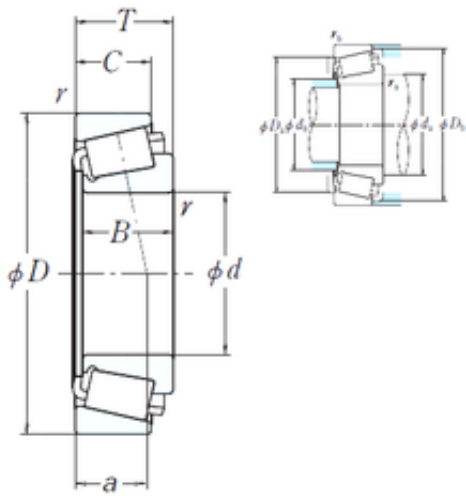

JieFei Bearing Co., Ltd

231,775 mm x 300,038 mm x 31,75 mm NSK
544091/544118 cylindrical roller bearings

Bearing No. 544091/544118

544091/544118 Bearing 2D drawings and 3D CAD models

Size	231.775x300.038x33.338 mm
Bore Diameter	231,775 mm
Outer Diameter	300,038 mm
Width	33,338 mm
d	231,775 mm
D	300,038 mm
T	33,338 mm
B	31,75 mm
C	23,812 mm
R	3,5 mm
r	3,3 mm
a	49,6 mm
Da	282 mm
db	241 mm
da	251 mm
Db	291 mm
Weight	5,38 Kg
Basic dynamic load rating (C)	224 kN
Basic static load rating (C0)	460 kN
Calculation factor (e)	0,4
Calculation factor (Y0)	0,82