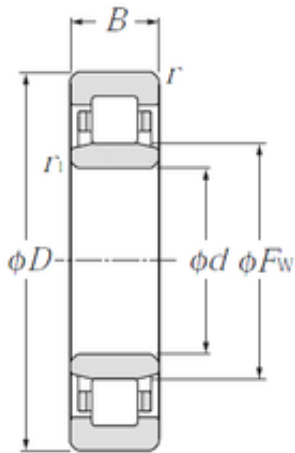

JieFei Bearing Co., Ltd

190 mm x 340 mm x 92 mm NTN NU2238E
cylindrical roller bearings

Bearing No. NU2238E

| | |
|-------------------------------|---------------|
| Size | 190x340x92 mm |
| Bore Diameter | 190 mm |
| Outer Diameter | 340 mm |
| Width | 92 mm |
| d | 190 mm |
| Fw | 228 mm |
| D | 340 mm |
| B | 92 mm |
| C | 92 mm |
| r min. | 4 mm |
| r1 min. | 4 mm |
| Weight | 39,5 Kg |
| Basic dynamic load rating (C) | 1 100 kN |
| Basic static load rating (C0) | 1 670 kN |
| (Grease) Lubrication Speed | 1 500 r/min |

NU2238E Bearing 2D drawings and 3D CAD models