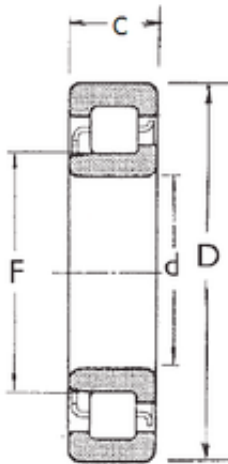

JieFei Bearing Co., Ltd

50 mm x 130 mm x 31 mm FBJ NJ410 cylindrical roller bearings

Bearing No. NJ410

Size	50x130x31 mm
Bore Diameter	50 mm
Outer Diameter	130 mm
Width	31 mm
d	50 mm
F	70,8 mm
D	130 mm
B	31 mm
C	31 mm
Weight	1,99 Kg
Basic dynamic load rating (C)	129 kN
Basic static load rating (C0)	124 kN
(Grease) Lubrication Speed	5000 r/min

NJ410 Bearing 2D drawings and 3D CAD models