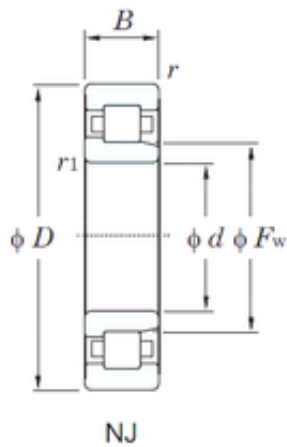

JieFei Bearing Co., Ltd

150 mm x 320 mm x 65 mm KOYO NJ330
cylindrical roller bearings

Bearing No. NJ330

Size	150x320x65 mm
Bore Diameter	150 mm
Outer Diameter	320 mm
Width	65 mm
d	150 mm
Fw	193 mm
D	320 mm
B	65 mm
C	65 mm
r min.	4 mm
r1 min.	4 mm
Weight	26.4 Kg
Basic dynamic load rating (C)	663 kN
Basic static load rating (C0)	807 kN
(Grease) Lubrication Speed	1800 r/min

NJ330 Bearing 2D drawings and 3D CAD models