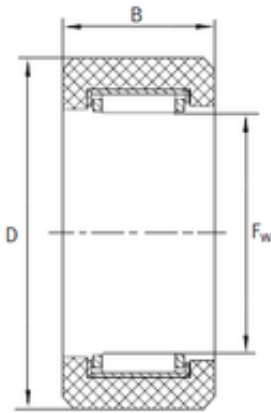

JieFei Bearing Co., Ltd

INA F-239187.01 cylindrical roller bearings

Bearing No. F-239187.01

Size	25x36x20 mm
Bore Diameter	25 mm
Outer Diameter	36 mm
Width	20 mm
Fw	25 mm
D	36 mm

F-239187.01 Bearing 2D drawings and 3D CAD models